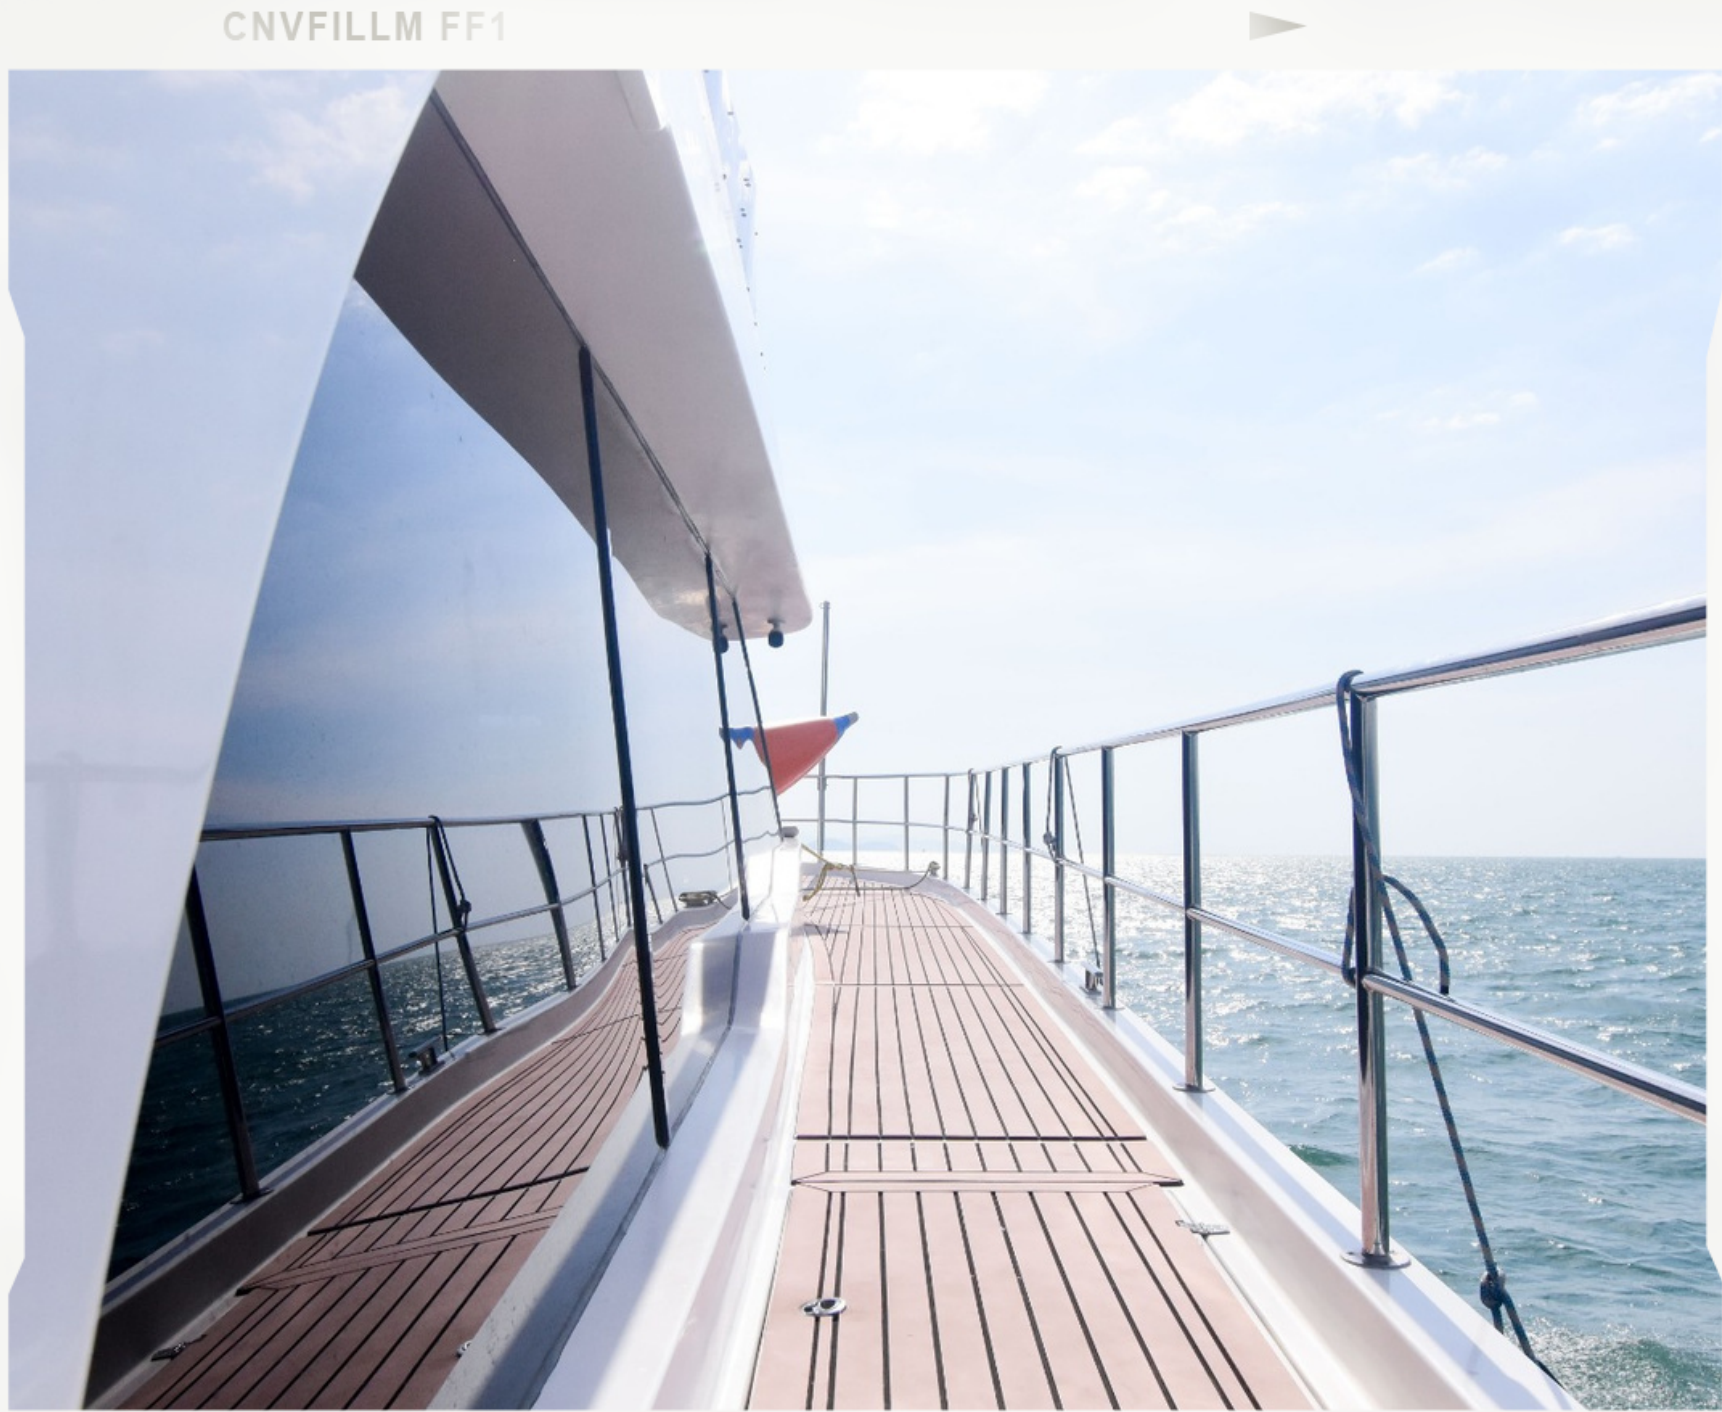

23 ▶

CANVA STORIES