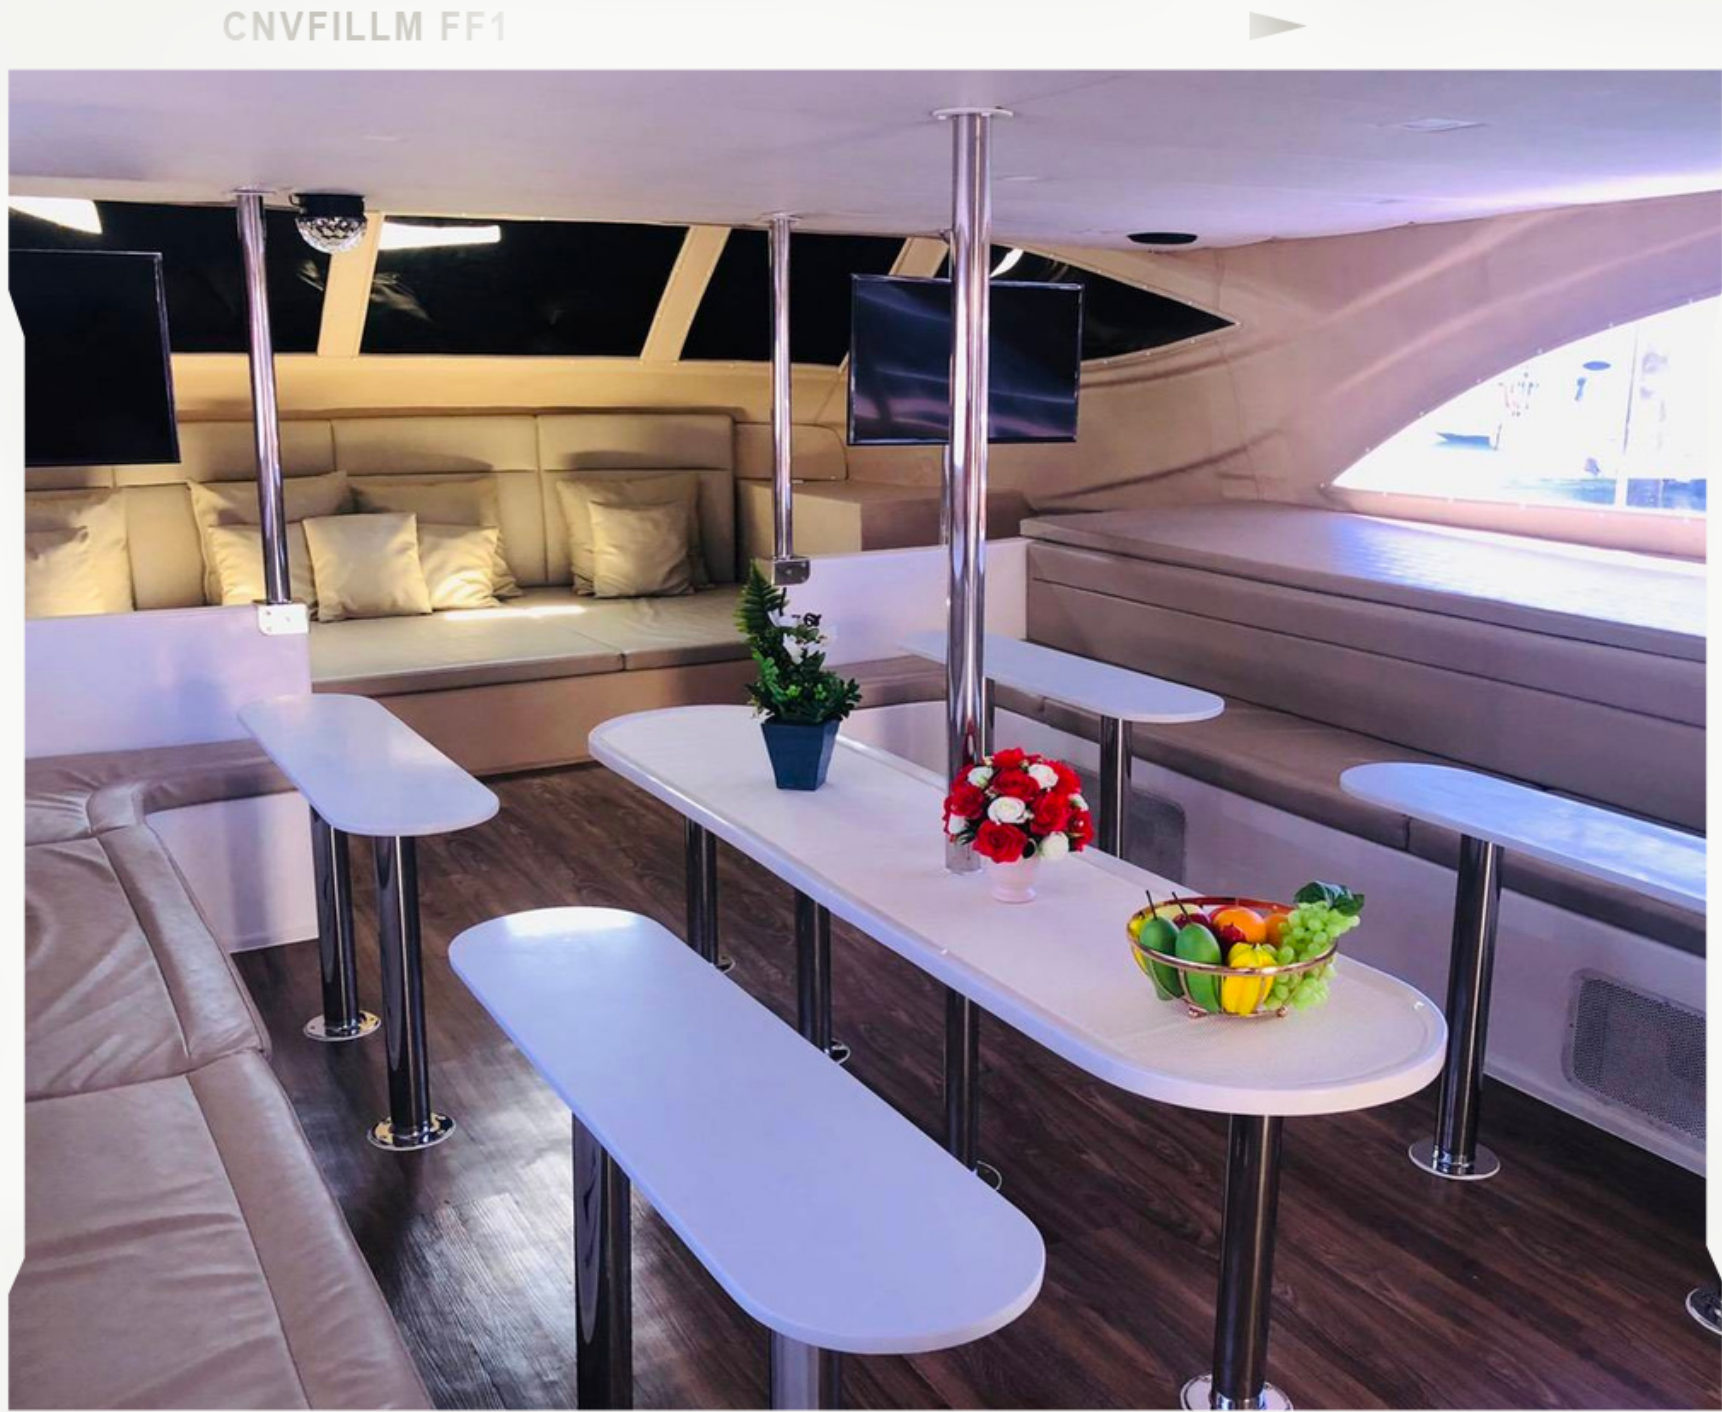

23 ▶

CANVA STORIES