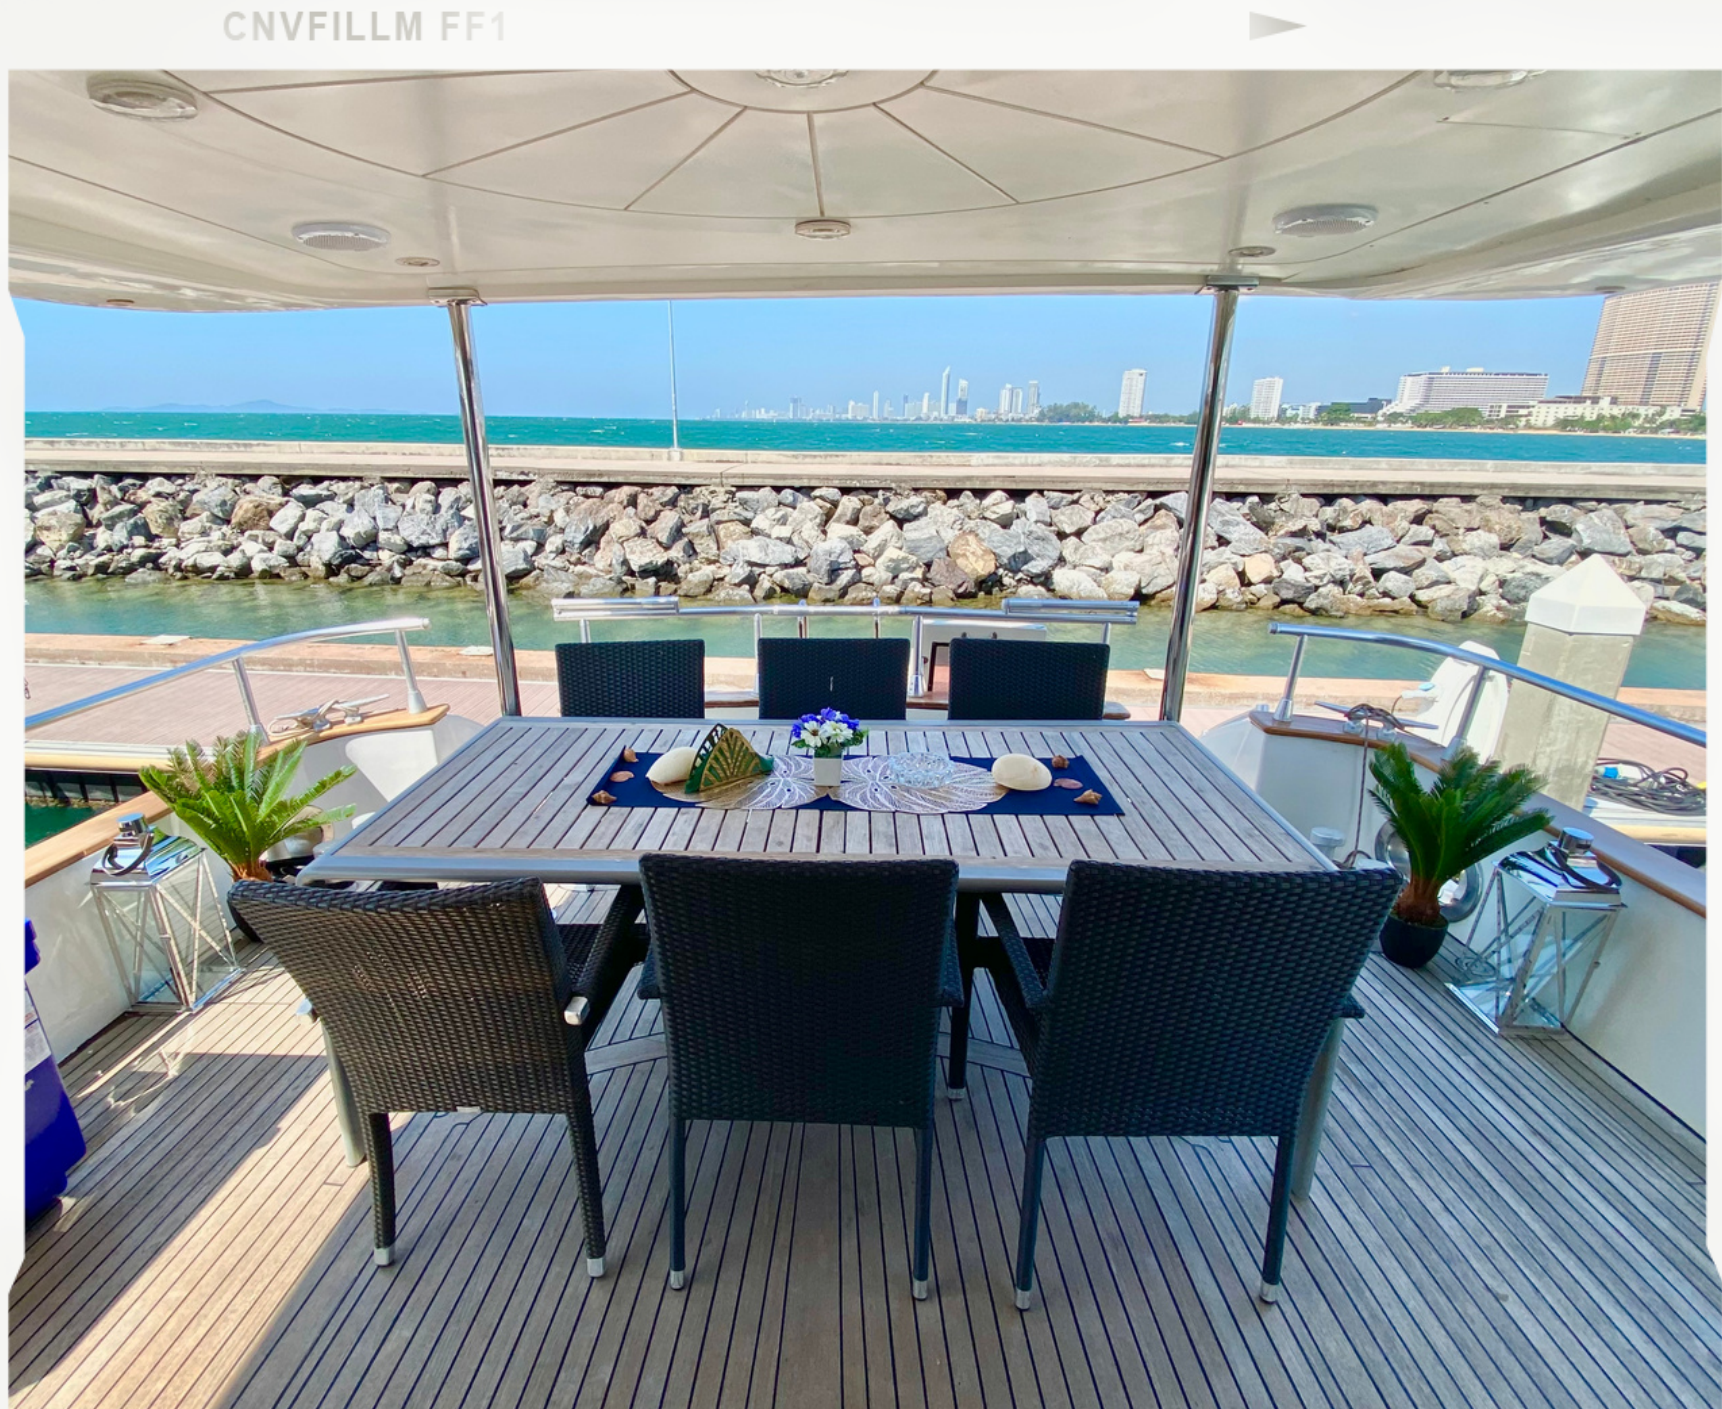

CNVFILLM FF1

23

CANVA STORIES