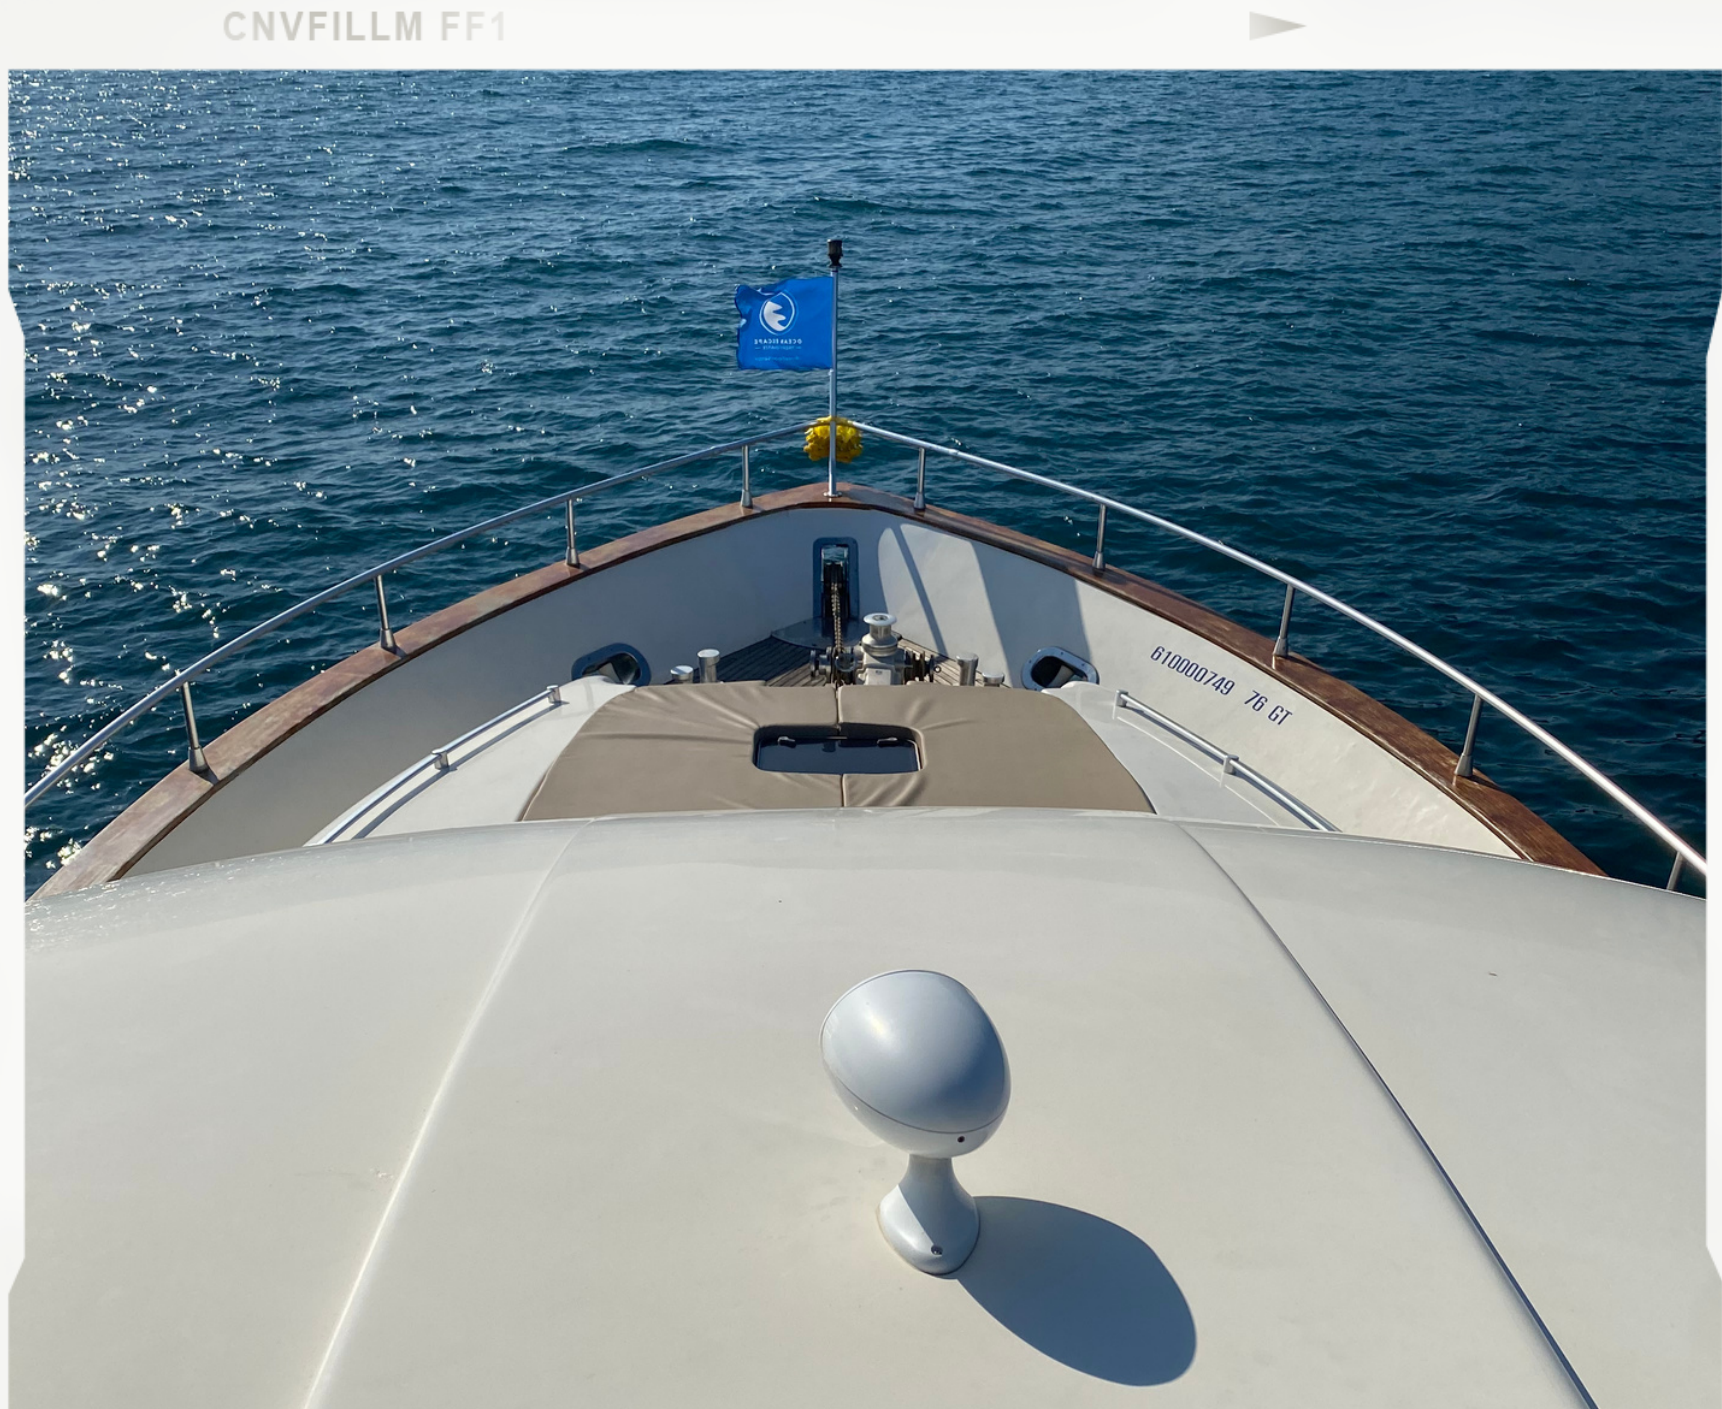

23 ▶

CANVA STORIES