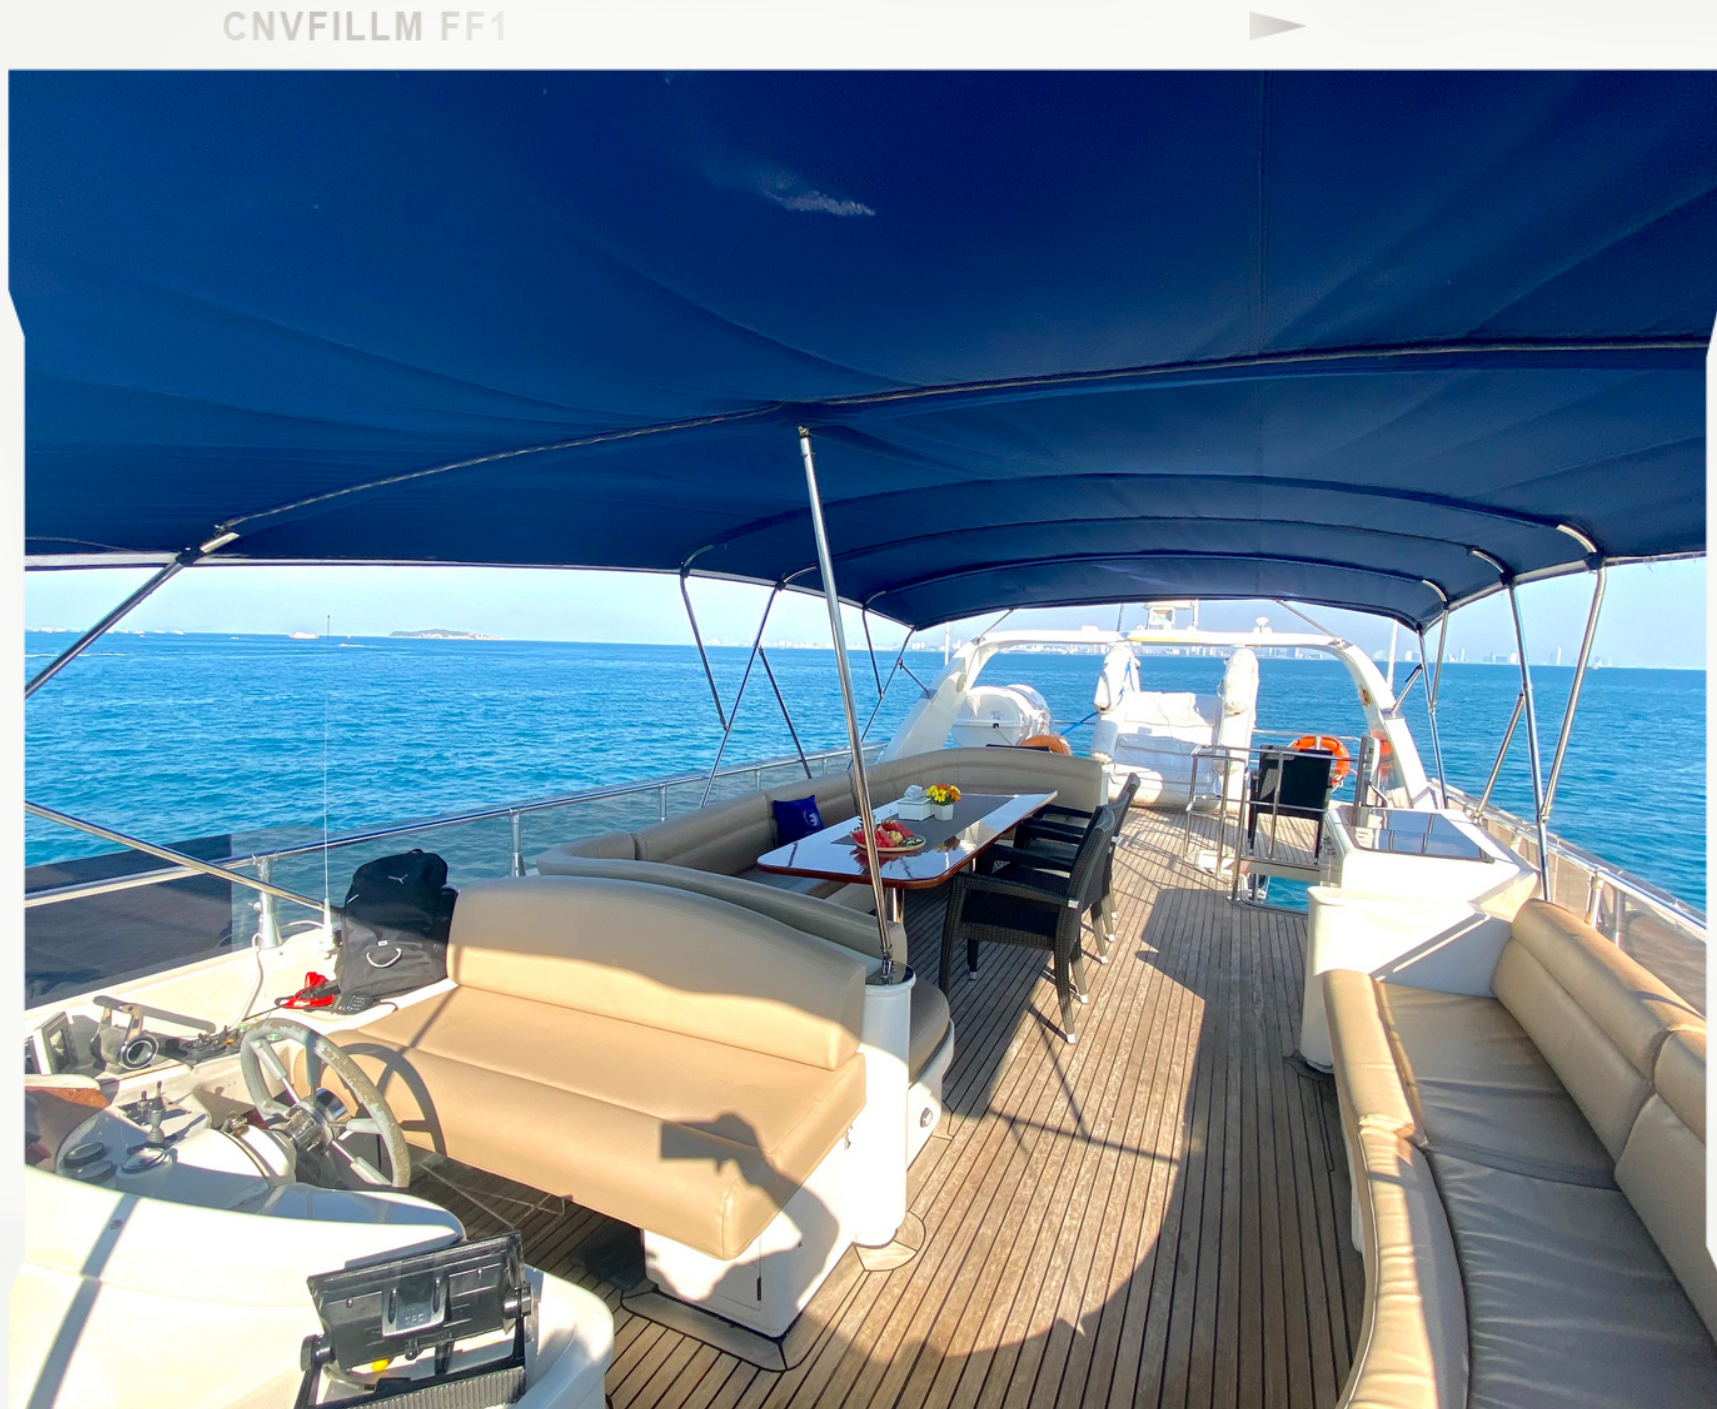

CNVFILLM FF1

23 ▶

CANVA STORIES