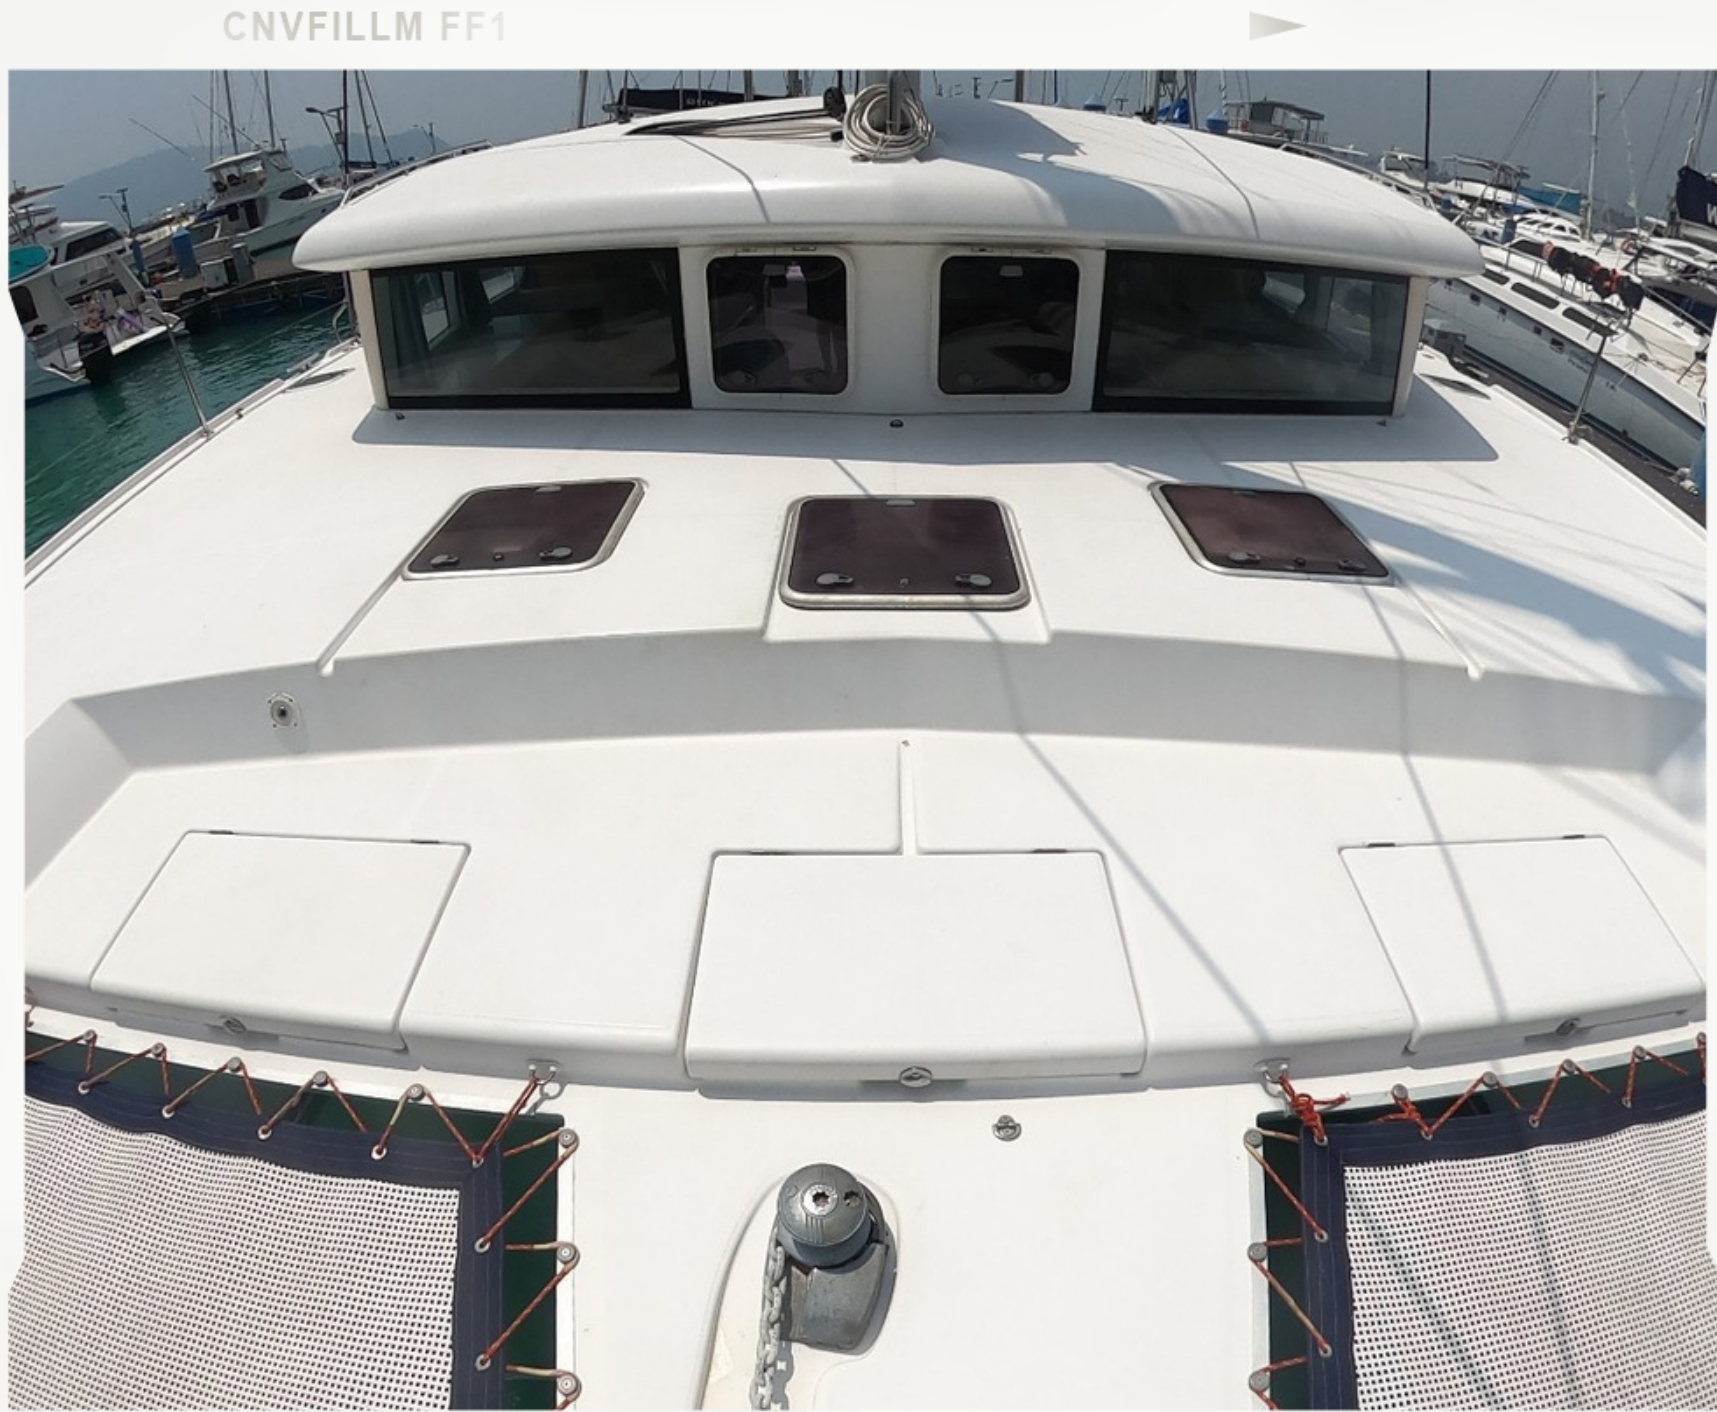

CNVFILLM FF1

23 ▶

CANVA STORIES