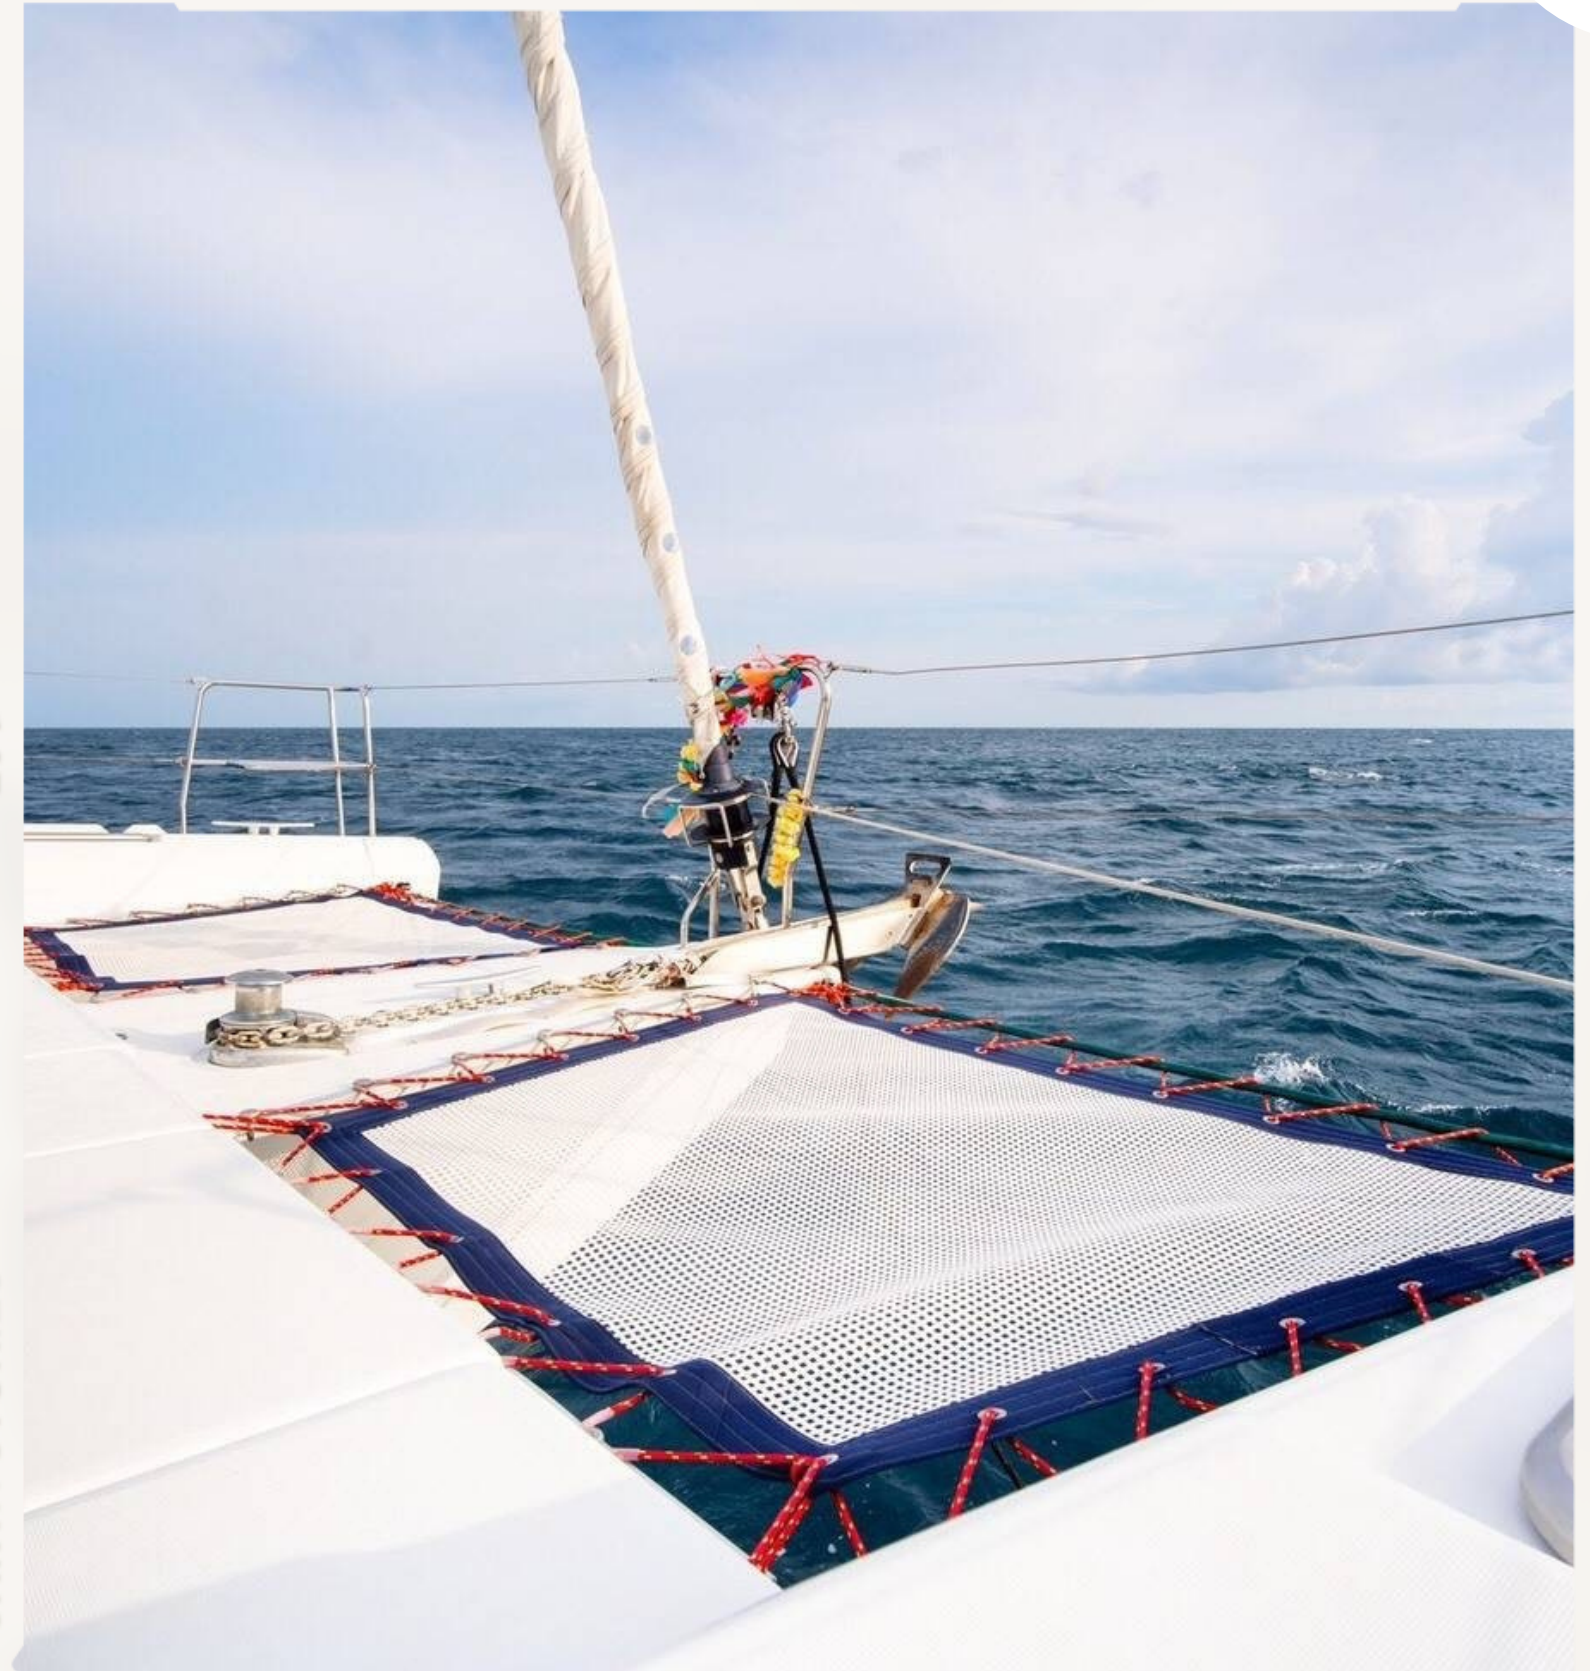

23

CANVA STORIES

23

CANVA STORIES