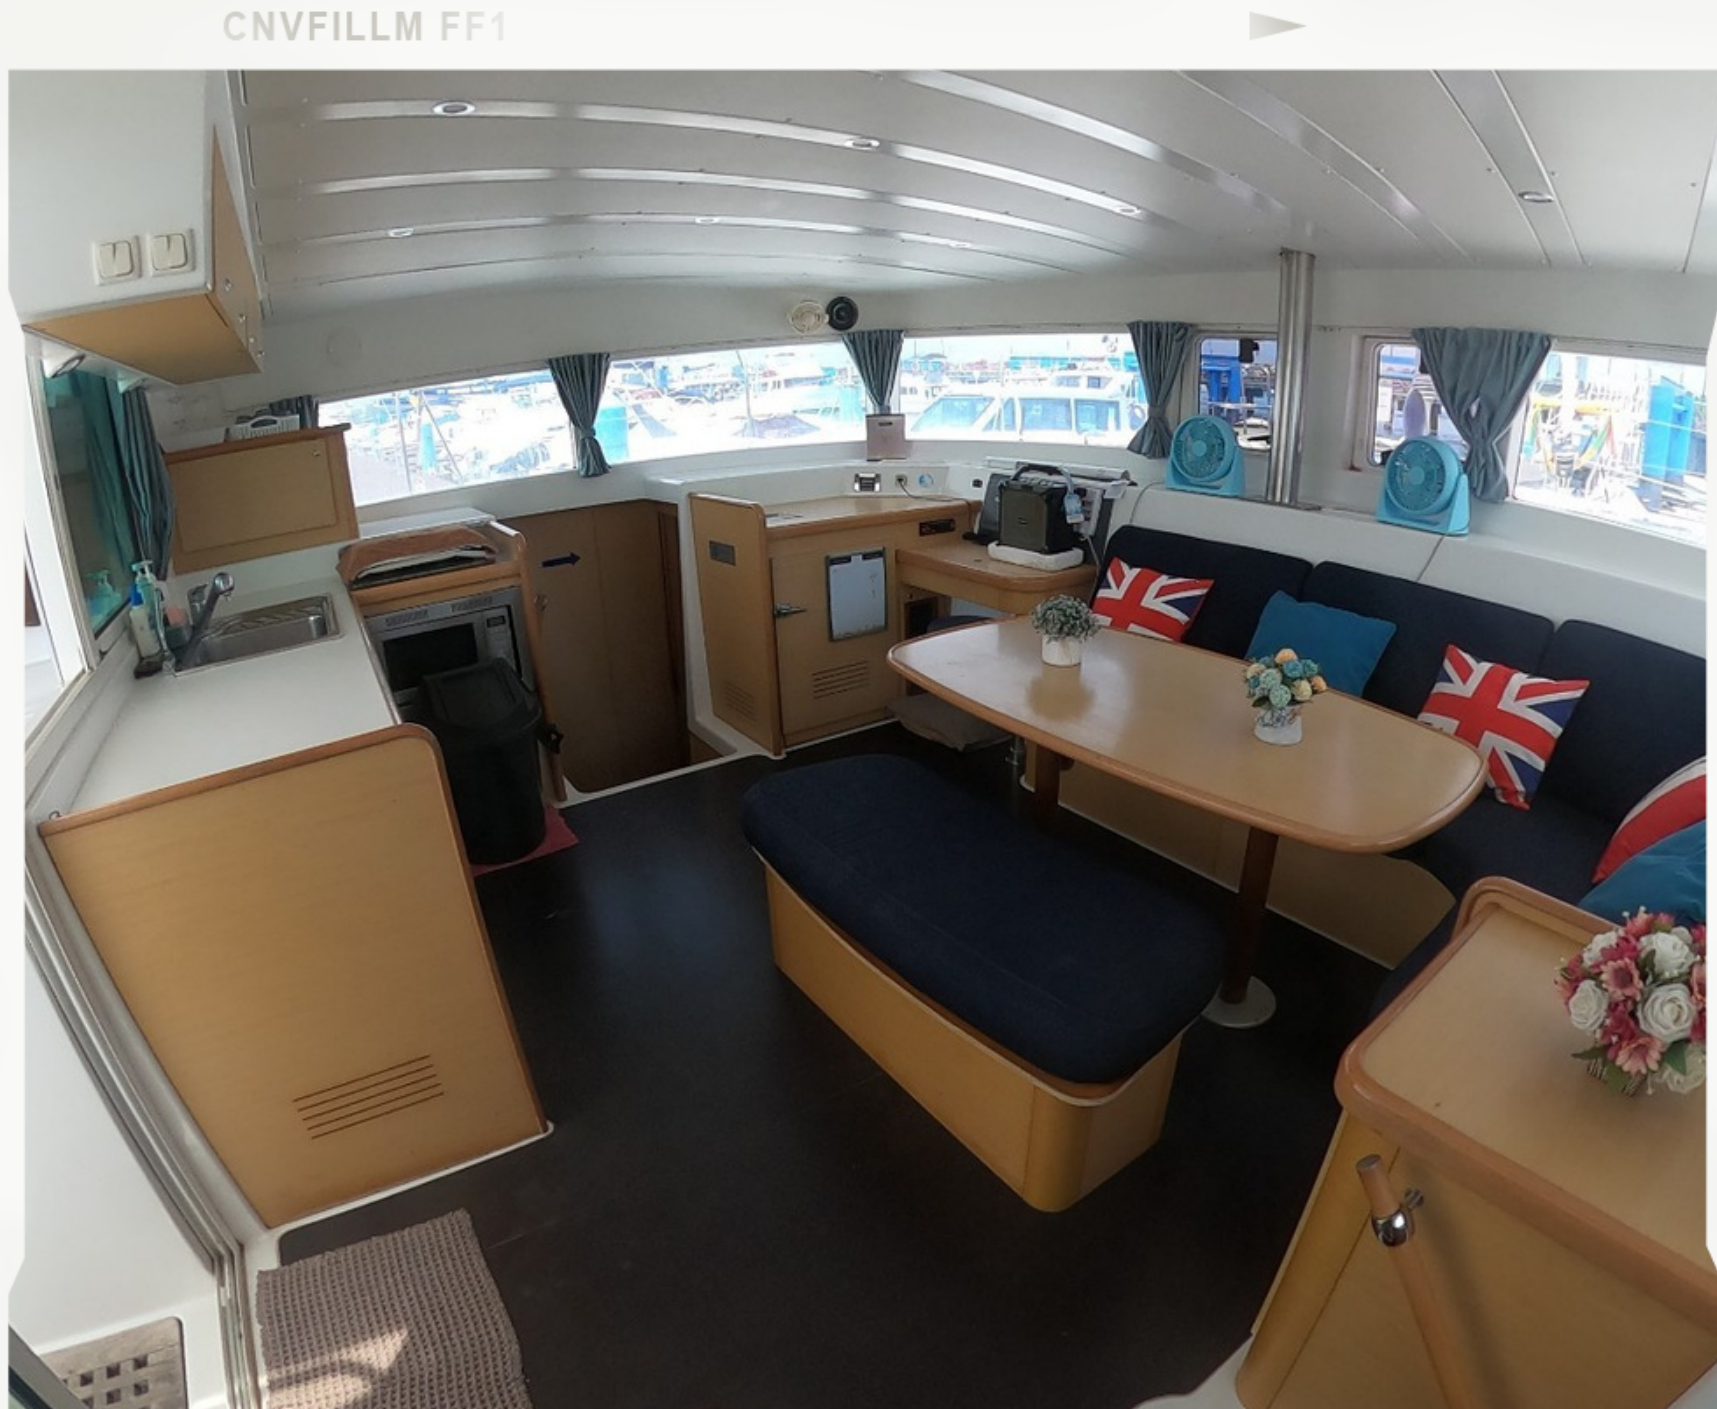

CNVFILLM FF1

23

CANVA STORIES